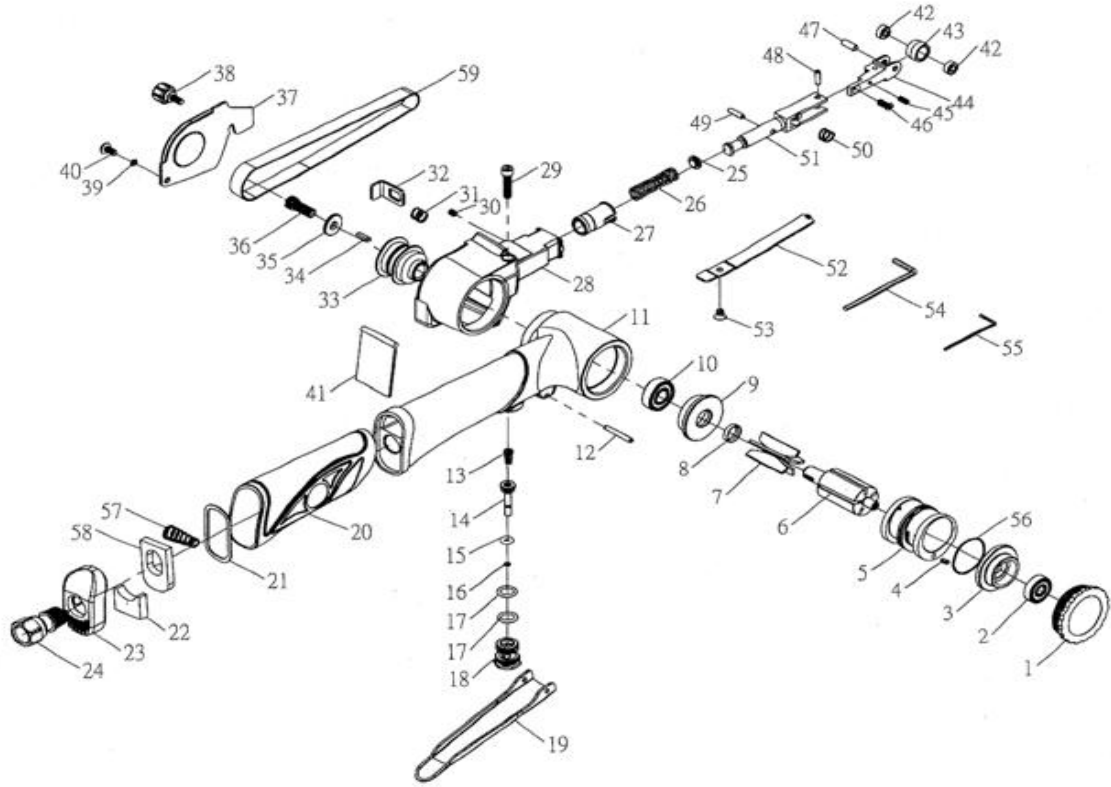

# OS-382N **GAV** HAVALI BANT ZIMPARA

Item No.	Description	Q'ty	Item No.	Description	Q'ty
1	Cap	1	31	Spring	1
2	Ball Bearing	1	32	Block Slice	1
3	End Plate A	1	33	Drive Pulley	1
4	Pin	1	34	Key	1
5	Cylinder	1	35	Washer	1
6	Rotor	1	36	Screw	1
7	Rotor Blade	5	37	Belt Guard	1
8	Spacer	1	38	Handle Screw	1
9	End Plate B	1	39	O-Ring	1
10	Ball Bearing	1	40	Screw	1
11	Housing	1	41	Dust Cover	1
12	Lever Pin	1	42	Ball Bearing	2
13	SPRING	1	43	Idle Pulley	1
14	Valve Stem	1	44	Bracket 10	1
15	O-Ring	1	45	Screw	1
16	O-Ring	1	46	Screw	1
17	O-Ring	2	47	Pin	1
18	Valve Body	1	48	Sping Pin	1
19	Safety Lever	1	49	Lever Pin	1
20	Cover Handle	1	50	Spring	1
21	Washer	1	51	Tension Bar 10	1
22	Fabric Silencer	1	52	Shoe 10	1
23	Exhaust Control Spacer	1	53	Screw	1
24	Inlet Bushing	1	54	Hexagon Wrenchen Key (3mm)	1
25	Washer	1	55	Hexagon Wrenchen Key (1.5mm)	1
26	Spring	1	56	O-Ring	1
27	Guide Cover	1	57	Spring	1
28	Guard Body	1	58	Fabric Silencer	1
29	Screw	1	59	Sandpaper Belt #100	1
30	Set Screw	1			